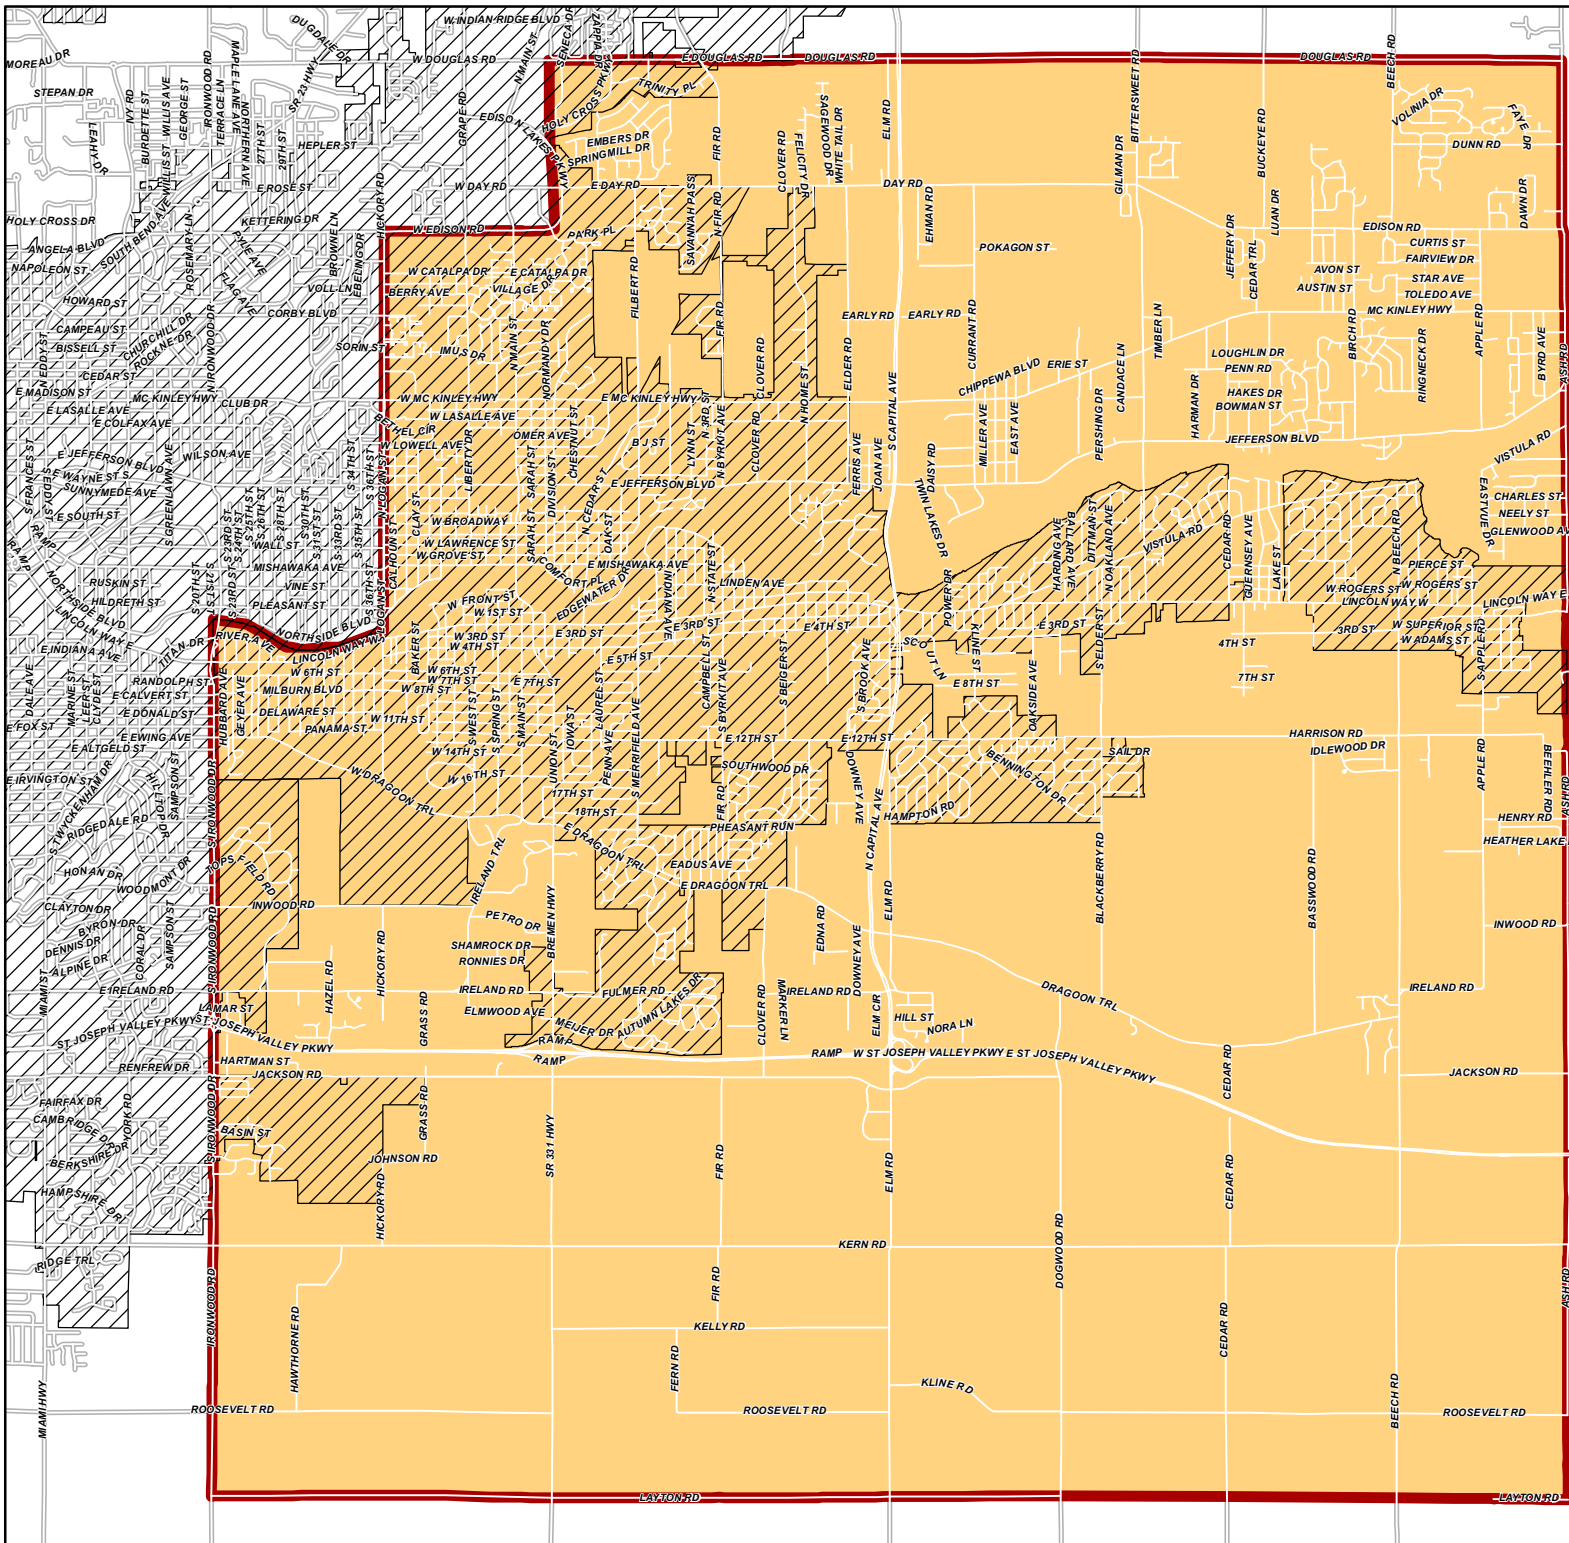

Penn Township St Joseph County Basemap

ST. JOSEPH COUNTY
ESTABLISHED 1820